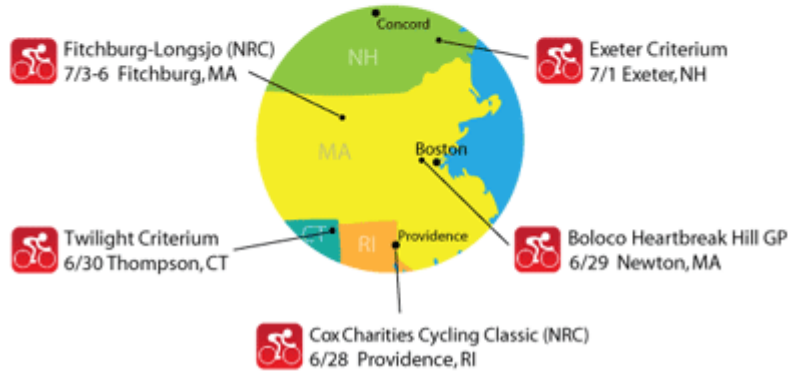

2008 NEW ENGLAND RACEWEEK

6/28 - 7/6, 8 DAYS OF RACING, \$75,000+ CASH

Omnium Points Series Purse: \$4,000

Pro, 1 Men: \$2,800 / Pro, 1,2 Women: \$1,200

Points awarded to top 20 finishers at each event, incl. all 4 stages @ Fitchburg:

1. 70	6. 41	11. 19	16. 5
2. 64	7. 36	12. 15	17. 4
3. 58	8. 31	13. 12	18. 3
4. 52	9. 27	14. 9	19. 2
5. 46	10. 23	15. 7	20. 1

Additional points primes (4 deep: 5,3,2,1 pts) may be awarded at all events except Fitchburg TT.